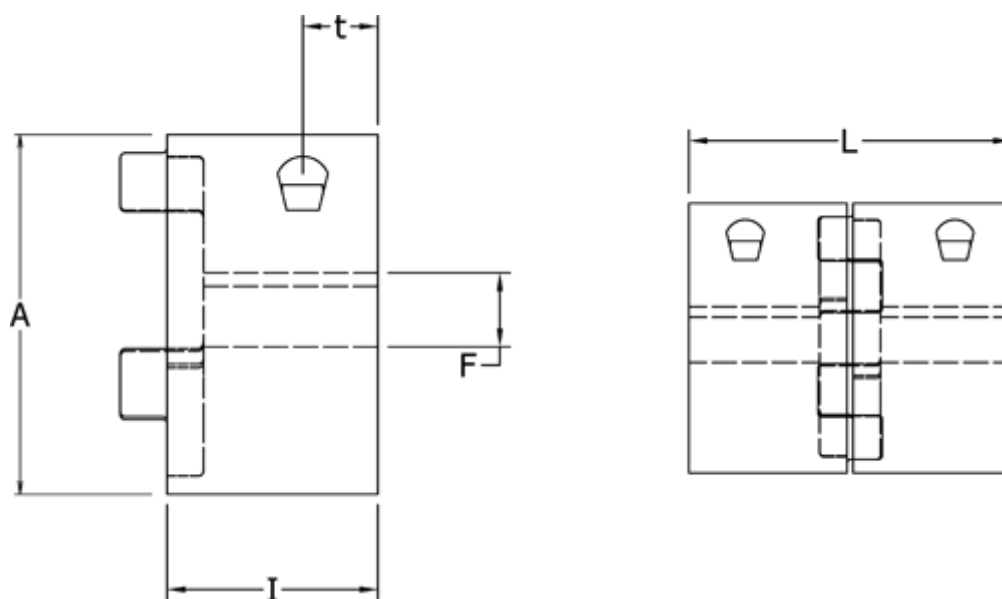

Article number: 3335009M009

Description: Clamping Hub Klonex ES14  
ALU Aluminium, Bore 9H7 mm

## Measures

A = 20

F = 9

I = 10

L = 30

t = 5.0